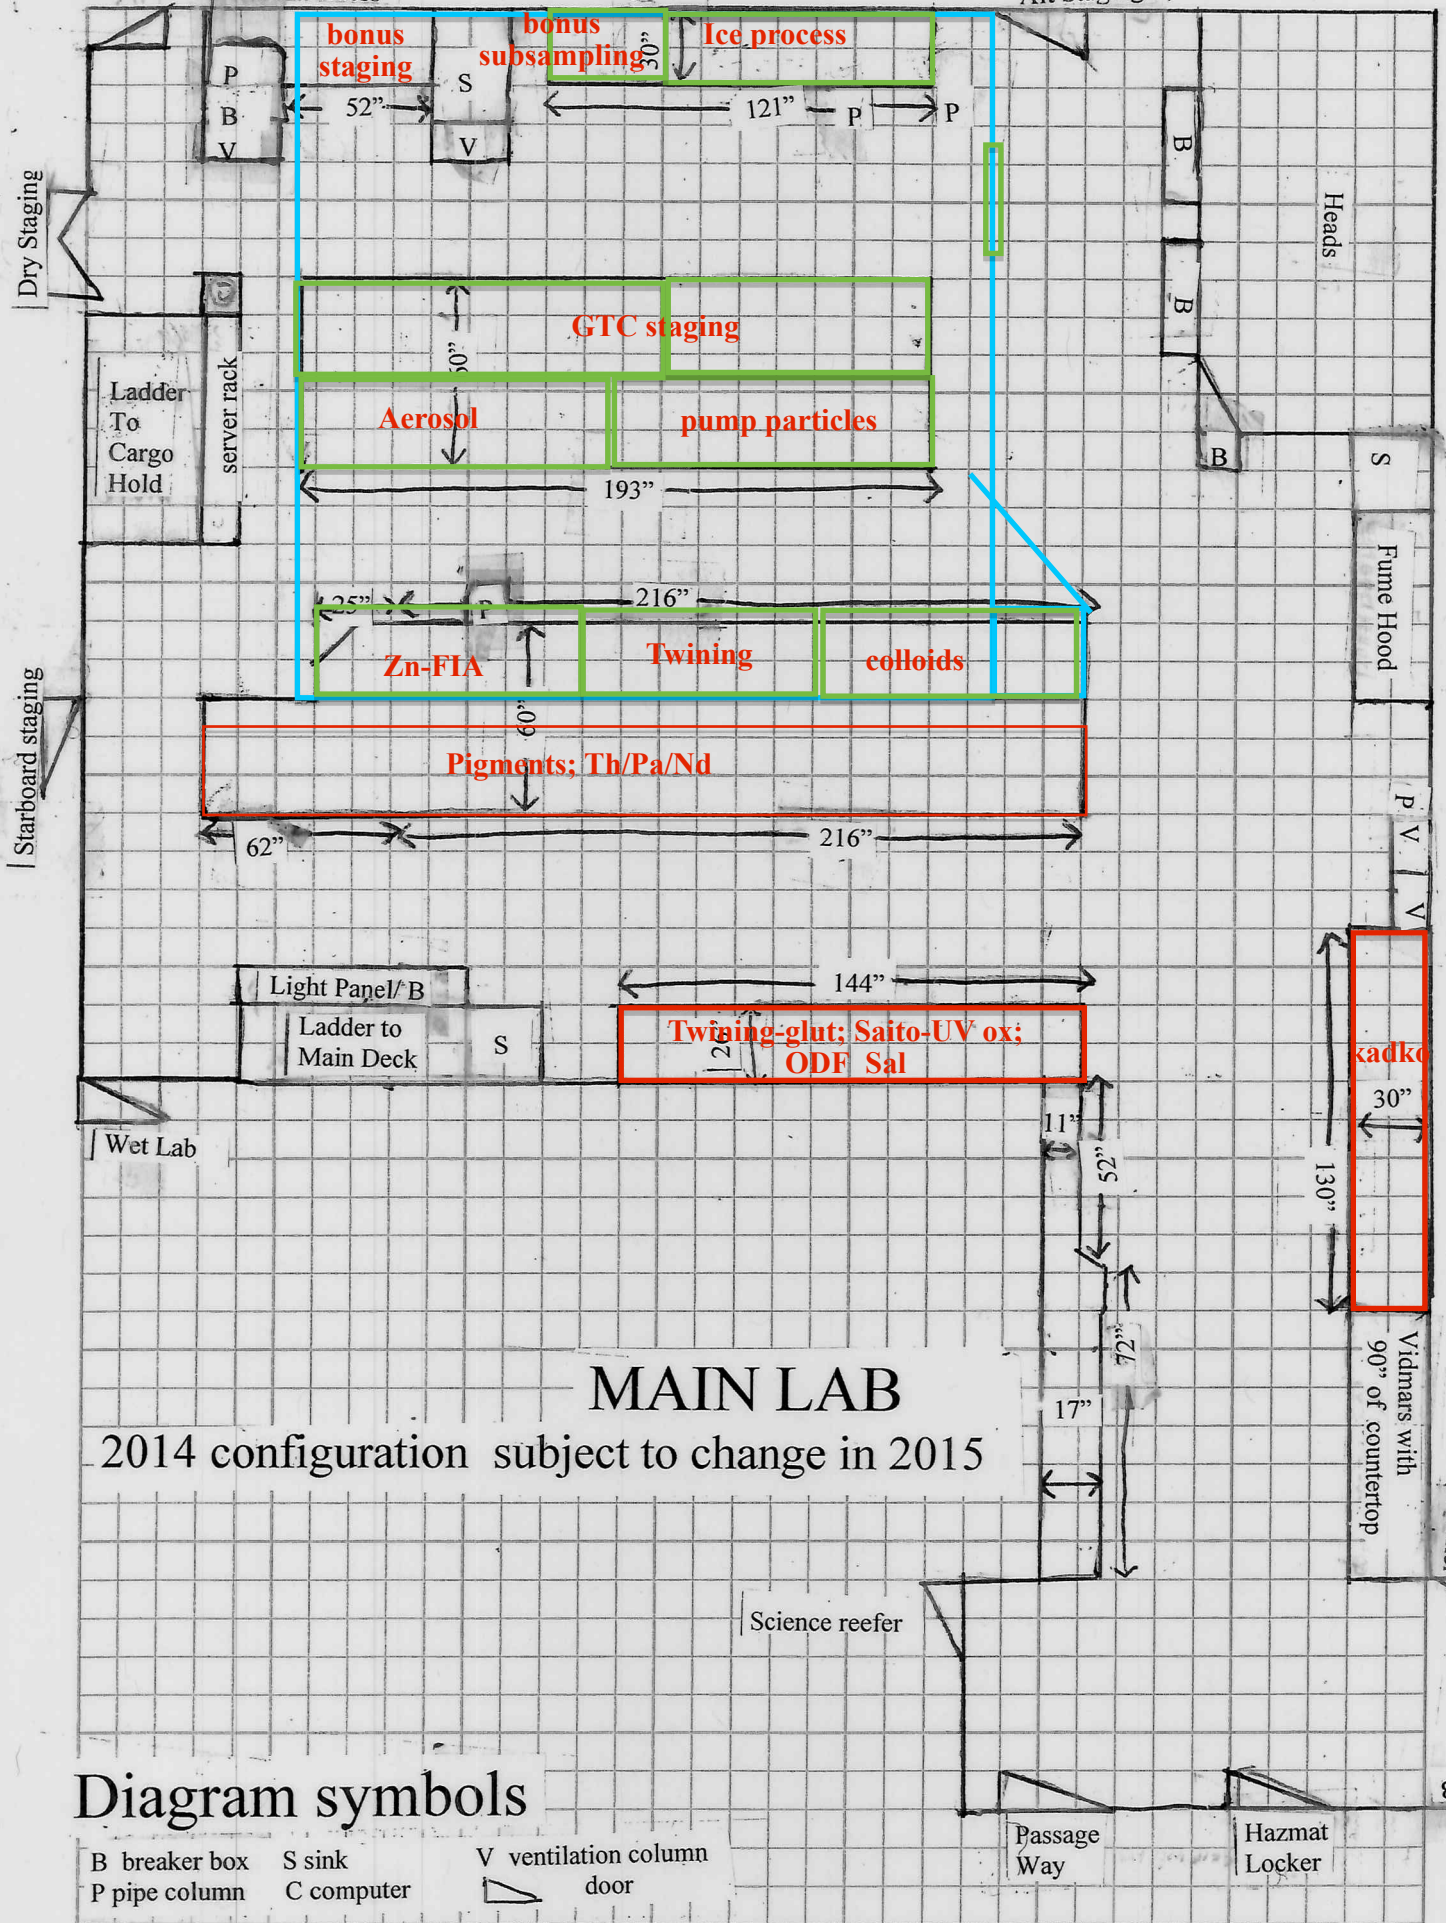

Exit to Aft Deck/ Van Access

Aft Staging

# MAIN LAB

2014 configuration subject to change in 2015

## Diagram symbols

- B breaker box
- P pipe column
- S sink
- C computer
- V ventilation column
- door

Passage Way

Hazmat Locker

Locker

B